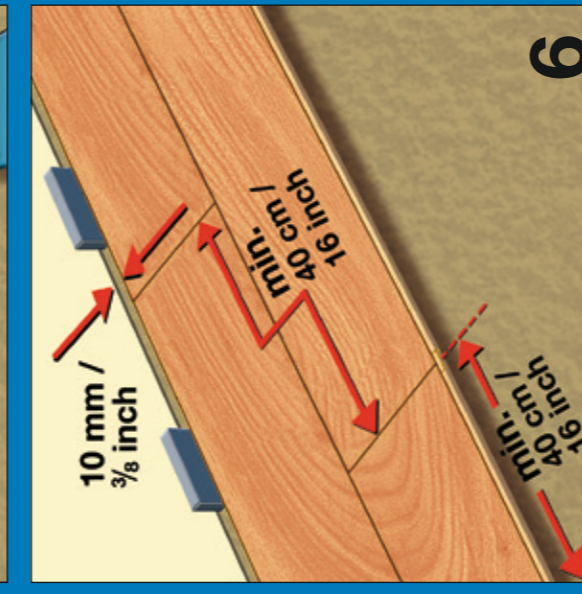

Intellectual Property Rights / Prawo własności intelektualnej / Gewerblicher Rechtsschutz / Права вверху інтелектуална собственности! / Práva k duševnímu vlastnictví / Drepturi de proprietate intelectuală / Práva k duševnému vlastnictví / Intelektuālā īpašuma tiesības / Intelektinés piosauvėbės teisės / Szellemi Tulajdonjogok / Intellektuāloamandi õigused / Prawo Intellektualnoy Собственности / Право інтелектуальної власності:

Description download: www.classen.de/de/service

Garantie gemäß Classen Garantiebedingungen. Warranty according to Classen warranty conditions.

Bitte Hinweise zur Verlegung und Pflege beachten. Das Produkt kann über den normalen Haushaltsmüll entsorgt werden.

www.classen.de/de/service

Гарантия согласно Условиям гарантии Classen: <http://www.classen.ru/usloviya-garantii.html> Умови гарантії доступні на веб-сайті: <http://classen.ua/umovi-garantii>

WARNING TO MINNESOTA RESIDENTS:

*IMPORTANT HEALTH NOTICE.

SOME OF THE BUILDING MATERIALS USED IN THIS HOME (OR THESE BUILDING MATERIALS) EMIT FORMALDEHYDE, EYE, NOSE, AND THROAT IRRITATION, HEADACHE, NAUSEA AND A VARIETY OF ASTHMA-LIKE SYMPTOMS, INCLUDING SHORTNESS OF BREATH, HAVE BEEN REPORTED AS A RESULT OF FORMALDEHYDE EXPOSURE. ELDERLY PERSONS AND YOUNG CHILDREN, AS WELL AS ANYONE WITH A HISTORY OF ASTHMA, ALLERGIES, OR LUNG PROBLEMS, MAY BE AT GREATER RISK. RESEARCH IS CONTINUING ON THE POSSIBLE LONG-TERM EFFECTS OF EXPOSURE TO FORMALDEHYDE.

REDUCED VENTILATION MAY ALLOW FORMALDEHYDE AND OTHER CONTAMINANTS TO ACCUMULATE IN THE INDOOR AIR. HIGH INDOOR TEMPERATURES AND HUMIDITY RAISE FORMALDEHYDE LEVELS. WHEN A HOME IS TO BE LOCATED IN AREAS SUBJECT TO EXTREME SUMMER TEMPERATURES, AN AIR-CONDITIONING SYSTEM CAN BE USED TO CONTROL INDOOR TEMPERATURE LEVELS. OTHER MEANS OF CONTROLLED MECHANICAL VENTILATION CAN BE USED TO REDUCE LEVELS OF FORMALDEHYDE AND OTHER INDOOR AIR CONTAMINANTS.

IF YOU HAVE ANY QUESTIONS REGARDING THE HEALTH EFFECTS OF FORMALDEHYDE, CONSULT YOUR DOCTOR OR LOCAL HEALTH DEPARTMENT.*