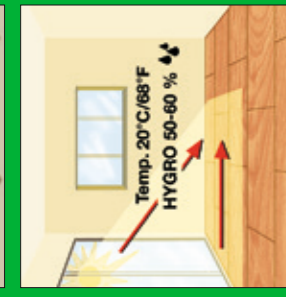

Intellectual Property Rights / Prawo własności intelektualnej / Gewerblicher Rechtsschutz / Права вверху інтелектуална собственности! / Práva k duševnímu vlastnictví / Drepturi de proprietate intelectuală / Práva k duševnému vlastnictví / Intelektuālā īpašuma tiesības / Intelektinés piosauvėbės teisės / Szellemi Tulajdonjogok / Intellektuāloamandi õigused / Prawo Intellektualnoy Собственности / Право інтелектуальної власності:

Description download: www.classen.de/de/service

Garantie gemäß Classen Garantiebedingungen. Warranty according to Classen warranty conditions.

Bitte Hinweise zur Verlegung und Pflege beachten. Das Produkt kann über den normalen Haushaltsmüll entsorgt werden.

www.classen.de/de/service

Гарантия согласно Условиям гарантии Classen: <http://www.classen.ru/usloviya-garantii.html> Умови гарантії доступні на веб-сайті: <http://classen.ua/umovi-garantii>

WARNING TO MINNESOTA RESIDENTS:

*IMPORTANT HEALTH NOTICE.

SOME OF THE BUILDING MATERIALS USED IN THIS HOME (OR THESE BUILDING MATERIALS) EMIT FORMALDEHYDE, EYE, NOSE, AND THROAT IRRITATION, HEADACHE, NAUSEA AND A VARIETY OF ASTHMA-LIKE SYMPTOMS, INCLUDING SHORTNESS OF BREATH, HAVE BEEN REPORTED AS A RESULT OF FORMALDEHYDE EXPOSURE. ELDERLY PERSONS AND YOUNG CHILDREN, AS WELL AS ANYONE WITH A HISTORY OF ASTHMA, ALLERGIES, OR LUNG PROBLEMS, MAY BE AT GREATER RISK. RESEARCH IS CONTINUING ON THE POSSIBLE LONG-TERM EFFECTS OF EXPOSURE TO FORMALDEHYDE.

REDUCED VENTILATION MAY ALLOW FORMALDEHYDE AND OTHER CONTAMINANTS TO ACCUMULATE IN THE INDOOR AIR. HIGH INDOOR TEMPERATURES AND HUMIDITY RAISE FORMALDEHYDE LEVELS. WHEN A HOME IS TO BE LOCATED IN AREAS SUBJECT TO EXTREME SUMMER TEMPERATURES, AN AIR-CONDITIONING SYSTEM CAN BE USED TO CONTROL INDOOR TEMPERATURE LEVELS. OTHER MEANS OF CONTROLLED MECHANICAL VENTILATION CAN BE USED TO REDUCE LEVELS OF FORMALDEHYDE AND OTHER INDOOR AIR CONTAMINANTS.

IF YOU HAVE ANY QUESTIONS REGARDING THE HEALTH EFFECTS OF FORMALDEHYDE, CONSULT YOUR DOCTOR OR LOCAL HEALTH DEPARTMENT.*