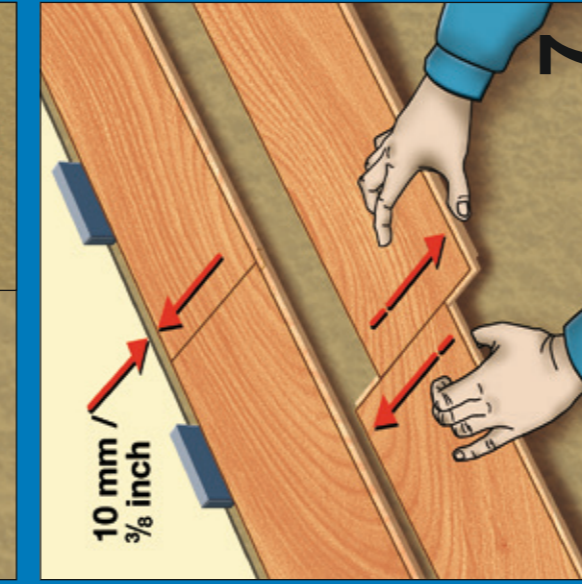

Intellectual Property Rights / Prawo własności intelektualnej / Gewerblicher Rechtsschutz / Права вверху інтелектуална собственности! / Práva k duševnímu vlastnictví / Drepturi de proprietate intelectuală / Práva k duševnému vlastnictví / Intelektuālā īpašuma tiesības / Intelektinés piosauvėbės teisės / Szellemi Tulajdonjogok / Intellektuāloamandi õigused / Prawo Intellektualnoy Собственности / Право інтелектуальної власності:

Description download: www.classen.de/de/service

Garantie gemäß Classen Garantiebedingungen. Warranty according to Classen warranty conditions.

Bitte Hinweise zur Verlegung und Pflege beachten. Das Produkt kann über den normalen Haushaltsmüll entsorgt werden.

www.classen.de/de/service

Гарантия согласно Условиям гарантии Classen: <http://www.classen.ru/usloviya-garantii.html> Умови гарантії доступні на веб-сайті: <http://classen.ua/umovi-garantii>

WARNING TO MINNESOTA RESIDENTS:

*IMPORTANT HEALTH NOTICE.

SOME OF THE BUILDING MATERIALS USED IN THIS HOME (OR THESE BUILDING MATERIALS) EMIT FORMALDEHYDE, EYE, NOSE, AND THROAT IRRITATION, HEADACHE, NAUSEA AND A VARIETY OF ASTHMA-LIKE SYMPTOMS, INCLUDING SHORTNESS OF BREATH, HAVE BEEN REPORTED AS A RESULT OF FORMALDEHYDE EXPOSURE. ELDERLY PERSONS AND YOUNG CHILDREN, AS WELL AS ANYONE WITH A HISTORY OF ASTHMA, ALLERGIES, OR LUNG PROBLEMS, MAY BE AT GREATER RISK. RESEARCH IS CONTINUING ON THE POSSIBLE LONG-TERM EFFECTS OF EXPOSURE TO FORMALDEHYDE.

REDUCED VENTILATION MAY ALLOW FORMALDEHYDE AND OTHER CONTAMINANTS TO ACCUMULATE IN THE INDOOR AIR. HIGH INDOOR TEMPERATURES AND HUMIDITY RAISE FORMALDEHYDE LEVELS. WHEN A HOME IS TO BE LOCATED IN AREAS SUBJECT TO EXTREME SUMMER TEMPERATURES, AN AIR-CONDITIONING SYSTEM CAN BE USED TO CONTROL INDOOR TEMPERATURE LEVELS. OTHER MEANS OF CONTROLLED MECHANICAL VENTILATION CAN BE USED TO REDUCE LEVELS OF FORMALDEHYDE AND OTHER INDOOR AIR CONTAMINANTS.

IF YOU HAVE ANY QUESTIONS REGARDING THE HEALTH EFFECTS OF FORMALDEHYDE, CONSULT YOUR DOCTOR OR LOCAL HEALTH DEPARTMENT.*