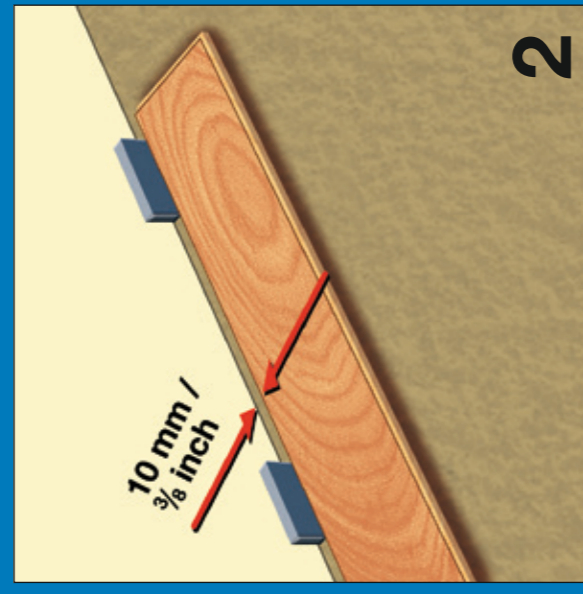

Intellectual Property Rights / Prawo własności intelektualnej / Gewerblicher Rechtsschutz / Права вверху інтелектуална собственности! / Práva k duševnímu vlastnictví / Drepturi de proprietate intelectuală / Práva k duševnému vlastnictví / Intelektuālā īpašuma tiesības / Intelektinés piosauvėbės teisės / Szellemi Tulajdonjogok / Intellektuāloamandi õigused / Prawo Intellektualnoy Собственности / Право інтелектуальної власності:

Description download: www.classen.de/de/service

Garantie gemäß Classen Garantiebedingungen. Warranty according to Classen warranty conditions.

Bitte Hinweise zur Verlegung und Pflege beachten. Das Produkt kann über den normalen Haushaltsmüll entsorgt werden.

www.classen.de/de/service

Гарантия согласно Условиям гарантии Classen: <http://www.classen.ru/usloviya-garantii.html> Умови гарантії доступні на веб-сайті: <http://classen.ua/umovi-garantii>

WARNING TO MINNESOTA RESIDENTS:

*IMPORTANT HEALTH NOTICE.

SOME OF THE BUILDING MATERIALS USED IN THIS HOME (OR THESE BUILDING MATERIALS) EMIT FORMALDEHYDE, EYE, NOSE, AND THROAT IRRITATION, HEADACHE, NAUSEA AND A VARIETY OF ASTHMA-LIKE SYMPTOMS, INCLUDING SHORTNESS OF BREATH, HAVE BEEN REPORTED AS A RESULT OF FORMALDEHYDE EXPOSURE. ELDERLY PERSONS AND YOUNG CHILDREN, AS WELL AS ANYONE WITH A HISTORY OF ASTHMA, ALLERGIES, OR LUNG PROBLEMS, MAY BE AT GREATER RISK. RESEARCH IS CONTINUING ON THE POSSIBLE LONG-TERM EFFECTS OF EXPOSURE TO FORMALDEHYDE.

REDUCED VENTILATION MAY ALLOW FORMALDEHYDE AND OTHER CONTAMINANTS TO ACCUMULATE IN THE INDOOR AIR. HIGH INDOOR TEMPERATURES AND HUMIDITY RAISE FORMALDEHYDE LEVELS. WHEN A HOME IS TO BE LOCATED IN AREAS SUBJECT TO EXTREME SUMMER TEMPERATURES, AN AIR-CONDITIONING SYSTEM CAN BE USED TO CONTROL INDOOR TEMPERATURE LEVELS. OTHER MEANS OF CONTROLLED MECHANICAL VENTILATION CAN BE USED TO REDUCE LEVELS OF FORMALDEHYDE AND OTHER INDOOR AIR CONTAMINANTS.

IF YOU HAVE ANY QUESTIONS REGARDING THE HEALTH EFFECTS OF FORMALDEHYDE, CONSULT YOUR DOCTOR OR LOCAL HEALTH DEPARTMENT.*