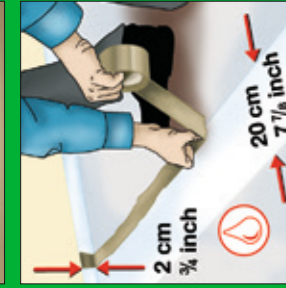

Intellectual Property Rights / Prawo własności intelektualnej / Gewerblicher Rechtsschutz / Права вверху інтелектуална собственности! / Práva k duševnímu vlastnictví / Drepturi de proprietate intelectuală / Práva k duševnému vlastnictví / Intelektuālā īpašuma tiesības / Intelektinés piosauvėbės teisės / Szellemi Tulajdonjogok / Intellektuāloamandi õigused / Prawo Intellektualnoy Собственности / Право інтелектуальної власності:

Description download: www.classen.de/de/service

Garantie gemäß Classen Garantiebedingungen. Warranty according to Classen warranty conditions.

Bitte Hinweise zur Verlegung und Pflege beachten. Das Produkt kann über den normalen Haushaltsmüll entsorgt werden.

www.classen.de/de/service

Гарантия согласно Условиям гарантии Classen: <http://www.classen.ru/usloviya-garantii.html> Умови гарантії доступні на веб-сайті: <http://classen.ua/umovi-garantii>

WARNING TO MINNESOTA RESIDENTS:

*IMPORTANT HEALTH NOTICE.

SOME OF THE BUILDING MATERIALS USED IN THIS HOME (OR THESE BUILDING MATERIALS) EMIT FORMALDEHYDE, EYE, NOSE, AND THROAT IRRITATION, HEADACHE, NAUSEA AND A VARIETY OF ASTHMA-LIKE SYMPTOMS, INCLUDING SHORTNESS OF BREATH, HAVE BEEN REPORTED AS A RESULT OF FORMALDEHYDE EXPOSURE. ELDERLY PERSONS AND YOUNG CHILDREN, AS WELL AS ANYONE WITH A HISTORY OF ASTHMA, ALLERGIES, OR LUNG PROBLEMS, MAY BE AT GREATER RISK. RESEARCH IS CONTINUING ON THE POSSIBLE LONG-TERM EFFECTS OF EXPOSURE TO FORMALDEHYDE.

REDUCED VENTILATION MAY ALLOW FORMALDEHYDE AND OTHER CONTAMINANTS TO ACCUMULATE IN THE INDOOR AIR. HIGH INDOOR TEMPERATURES AND HUMIDITY RAISE FORMALDEHYDE LEVELS. WHEN A HOME IS TO BE LOCATED IN AREAS SUBJECT TO EXTREME SUMMER TEMPERATURES, AN AIR-CONDITIONING SYSTEM CAN BE USED TO CONTROL INDOOR TEMPERATURE LEVELS. OTHER MEANS OF CONTROLLED MECHANICAL VENTILATION CAN BE USED TO REDUCE LEVELS OF FORMALDEHYDE AND OTHER INDOOR AIR CONTAMINANTS.

IF YOU HAVE ANY QUESTIONS REGARDING THE HEALTH EFFECTS OF FORMALDEHYDE, CONSULT YOUR DOCTOR OR LOCAL HEALTH DEPARTMENT.*