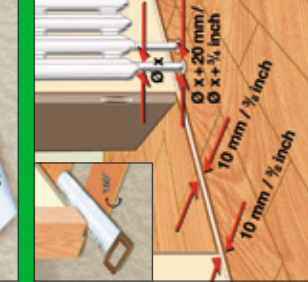

Intellectual Property Rights / Prawo własności intelektualnej / Gewerblicher Rechtsschutz / Права вверху інтелектуална собственности! / Práva k duševnímu vlastnictví / Drepturi de proprietate intelectuală / Práva k duševnému vlastnictví / Intelektuālā īpašuma tiesības / Intelektinés piosauvėbės teisės / Szellemi Tulajdonjogok / Intellektuāloamandi õigused / Prawo Intellektualnoy Собственности / Право інтелектуальної власності:

Description download: www.classen.de/de/service

Garantie gemäß Classen Garantiebedingungen. Warranty according to Classen warranty conditions.

Bitte Hinweise zur Verlegung und Pflege beachten. Das Produkt kann über den normalen Haushaltsmüll entsorgt werden.

www.classen.de/de/service

Гарантия согласно Условиям гарантии Classen: <http://www.classen.ru/usloviya-garantii.html> Умови гарантії доступні на веб-сайті: <http://classen.ua/umovi-garantii>

WARNING TO MINNESOTA RESIDENTS:

*IMPORTANT HEALTH NOTICE.

SOME OF THE BUILDING MATERIALS USED IN THIS HOME (OR THESE BUILDING MATERIALS) EMIT FORMALDEHYDE, EYE, NOSE, AND THROAT IRRITATION, HEADACHE, NAUSEA AND A VARIETY OF ASTHMA-LIKE SYMPTOMS, INCLUDING SHORTNESS OF BREATH, HAVE BEEN REPORTED AS A RESULT OF FORMALDEHYDE EXPOSURE. ELDERLY PERSONS AND YOUNG CHILDREN, AS WELL AS ANYONE WITH A HISTORY OF ASTHMA, ALLERGIES, OR LUNG PROBLEMS, MAY BE AT GREATER RISK. RESEARCH IS CONTINUING ON THE POSSIBLE LONG-TERM EFFECTS OF EXPOSURE TO FORMALDEHYDE.

REDUCED VENTILATION MAY ALLOW FORMALDEHYDE AND OTHER CONTAMINANTS TO ACCUMULATE IN THE INDOOR AIR. HIGH INDOOR TEMPERATURES AND HUMIDITY RAISE FORMALDEHYDE LEVELS. WHEN A HOME IS TO BE LOCATED IN AREAS SUBJECT TO EXTREME SUMMER TEMPERATURES, AN AIR-CONDITIONING SYSTEM CAN BE USED TO CONTROL INDOOR TEMPERATURE LEVELS. OTHER MEANS OF CONTROLLED MECHANICAL VENTILATION CAN BE USED TO REDUCE LEVELS OF FORMALDEHYDE AND OTHER INDOOR AIR CONTAMINANTS.

IF YOU HAVE ANY QUESTIONS REGARDING THE HEALTH EFFECTS OF FORMALDEHYDE, CONSULT YOUR DOCTOR OR LOCAL HEALTH DEPARTMENT.*