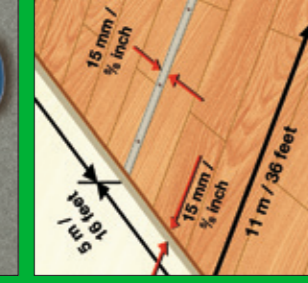

Intellectual Property Rights / Prawo własności intelektualnej / Gewerblicher Rechtsschutz / Права вверху інтелектуална собственности! / Práva k duševnímu vlastnictví / Drepturi de proprietate intelectuală / Práva k duševnému vlastnictví / Intelektuālā īpašuma tiesības / Intelektinés piosauvėbės teisės / Szellemi Tulajdonjogok / Intellektuāloamandi õigused / Prawo Intellektualnoy Собственности / Право інтелектуальної власності:

Description download: www.classen.de/de/service

Garantie gemäß Classen Garantiebedingungen. Warranty according to Classen warranty conditions.

Bitte Hinweise zur Verlegung und Pflege beachten. Das Produkt kann über den normalen Haushaltsmüll entsorgt werden.

www.classen.de/de/service

Гарантия согласно Условиям гарантии Classen: <http://www.classen.ru/usloviya-garantii.html> Умови гарантії доступні на веб-сайті: <http://classen.ua/umovi-garantii>

WARNING TO MINNESOTA RESIDENTS:

*IMPORTANT HEALTH NOTICE.

SOME OF THE BUILDING MATERIALS USED IN THIS HOME (OR THESE BUILDING MATERIALS) EMIT FORMALDEHYDE, EYE, NOSE, AND THROAT IRRITATION, HEADACHE, NAUSEA AND A VARIETY OF ASTHMA-LIKE SYMPTOMS, INCLUDING SHORTNESS OF BREATH, HAVE BEEN REPORTED AS A RESULT OF FORMALDEHYDE EXPOSURE. ELDERLY PERSONS AND YOUNG CHILDREN, AS WELL AS ANYONE WITH A HISTORY OF ASTHMA, ALLERGIES, OR LUNG PROBLEMS, MAY BE AT GREATER RISK. RESEARCH IS CONTINUING ON THE POSSIBLE LONG-TERM EFFECTS OF EXPOSURE TO FORMALDEHYDE.

REDUCED VENTILATION MAY ALLOW FORMALDEHYDE AND OTHER CONTAMINANTS TO ACCUMULATE IN THE INDOOR AIR. HIGH INDOOR TEMPERATURES AND HUMIDITY RAISE FORMALDEHYDE LEVELS. WHEN A HOME IS TO BE LOCATED IN AREAS SUBJECT TO EXTREME SUMMER TEMPERATURES, AN AIR-CONDITIONING SYSTEM CAN BE USED TO CONTROL INDOOR TEMPERATURE LEVELS. OTHER MEANS OF CONTROLLED MECHANICAL VENTILATION CAN BE USED TO REDUCE LEVELS OF FORMALDEHYDE AND OTHER INDOOR AIR CONTAMINANTS.

IF YOU HAVE ANY QUESTIONS REGARDING THE HEALTH EFFECTS OF FORMALDEHYDE, CONSULT YOUR DOCTOR OR LOCAL HEALTH DEPARTMENT.*