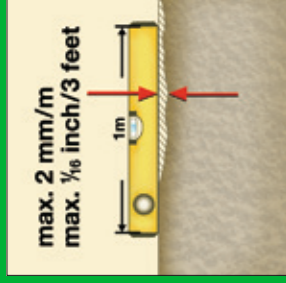

Intellectual Property Rights / Prawo własności intelektualnej / Gewerblicher Rechtsschutz / Права вверху інтелектуална собственности! / Práva k duševnímu vlastnictví / Drepturi de proprietate intelectuală / Práva k duševnému vlastnictví / Intelektuālā īpašuma tiesības / Intelektinés piosauvėbės teisės / Szellemi Tulajdonjogok / Intellektuāloamandi õigused / Prawo Intellektualnoy Собственности / Право інтелектуальної власності:

Description download: www.classen.de/de/service

Garantie gemäß Classen Garantiebedingungen. Warranty according to Classen warranty conditions.

Bitte Hinweise zur Verlegung und Pflege beachten. Das Produkt kann über den normalen Haushaltsmüll entsorgt werden.

www.classen.de/de/service

Гарантия согласно Условиям гарантии Classen: <http://www.classen.ru/usloviya-garantii.html> Умови гарантії доступні на веб-сайті: <http://classen.ua/umovi-garantii>

WARNING TO MINNESOTA RESIDENTS:

*IMPORTANT HEALTH NOTICE.

SOME OF THE BUILDING MATERIALS USED IN THIS HOME (OR THESE BUILDING MATERIALS) EMIT FORMALDEHYDE, EYE, NOSE, AND THROAT IRRITATION, HEADACHE, NAUSEA AND A VARIETY OF ASTHMA-LIKE SYMPTOMS, INCLUDING SHORTNESS OF BREATH, HAVE BEEN REPORTED AS A RESULT OF FORMALDEHYDE EXPOSURE. ELDERLY PERSONS AND YOUNG CHILDREN, AS WELL AS ANYONE WITH A HISTORY OF ASTHMA, ALLERGIES, OR LUNG PROBLEMS, MAY BE AT GREATER RISK. RESEARCH IS CONTINUING ON THE POSSIBLE LONG-TERM EFFECTS OF EXPOSURE TO FORMALDEHYDE.

REDUCED VENTILATION MAY ALLOW FORMALDEHYDE AND OTHER CONTAMINANTS TO ACCUMULATE IN THE INDOOR AIR. HIGH INDOOR TEMPERATURES AND HUMIDITY RAISE FORMALDEHYDE LEVELS. WHEN A HOME IS TO BE LOCATED IN AREAS SUBJECT TO EXTREME SUMMER TEMPERATURES, AN AIR-CONDITIONING SYSTEM CAN BE USED TO CONTROL INDOOR TEMPERATURE LEVELS. OTHER MEANS OF CONTROLLED MECHANICAL VENTILATION CAN BE USED TO REDUCE LEVELS OF FORMALDEHYDE AND OTHER INDOOR AIR CONTAMINANTS.

IF YOU HAVE ANY QUESTIONS REGARDING THE HEALTH EFFECTS OF FORMALDEHYDE, CONSULT YOUR DOCTOR OR LOCAL HEALTH DEPARTMENT.*