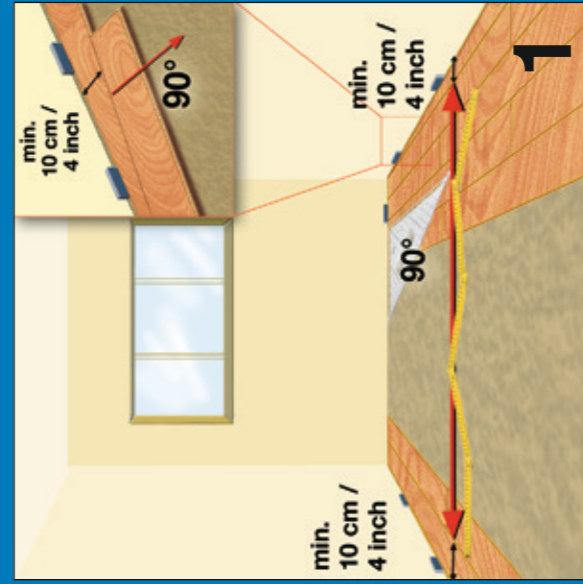

Intellectual Property Rights / Prawo własności intelektualnej / Gewerblicher Rechtsschutz / Права вверху інтелектуална собственности! / Práva k duševnímu vlastnictví / Drepturi de proprietate intelectuală / Práva k duševnému vlastnictví / Intelektuālā īpašuma tiesības / Intelektinés piosauvėbės teisės / Szellemi Tulajdonjogok / Intellektuāloamandi õigused / Prawo Intellektualnoy Собственности / Право інтелектуальної власності:

Description download: www.classen.de/de/service

Garantie gemäß Classen Garantiebedingungen. Warranty according to Classen warranty conditions.

Bitte Hinweise zur Verlegung und Pflege beachten. Das Produkt kann über den normalen Haushaltsmüll entsorgt werden.

www.classen.de/de/service

Гарантия согласно Условиям гарантии Classen: <http://www.classen.ru/usloviya-garantii.html> Умови гарантії доступні на веб-сайті: <http://classen.ua/umovi-garantii>

WARNING TO MINNESOTA RESIDENTS:

*IMPORTANT HEALTH NOTICE.

SOME OF THE BUILDING MATERIALS USED IN THIS HOME (OR THESE BUILDING MATERIALS) EMIT FORMALDEHYDE, EYE, NOSE, AND THROAT IRRITATION, HEADACHE, NAUSEA AND A VARIETY OF ASTHMA-LIKE SYMPTOMS, INCLUDING SHORTNESS OF BREATH, HAVE BEEN REPORTED AS A RESULT OF FORMALDEHYDE EXPOSURE. ELDERLY PERSONS AND YOUNG CHILDREN, AS WELL AS ANYONE WITH A HISTORY OF ASTHMA, ALLERGIES, OR LUNG PROBLEMS, MAY BE AT GREATER RISK. RESEARCH IS CONTINUING ON THE POSSIBLE LONG-TERM EFFECTS OF EXPOSURE TO FORMALDEHYDE.

REDUCED VENTILATION MAY ALLOW FORMALDEHYDE AND OTHER CONTAMINANTS TO ACCUMULATE IN THE INDOOR AIR. HIGH INDOOR TEMPERATURES AND HUMIDITY RAISE FORMALDEHYDE LEVELS. WHEN A HOME IS TO BE LOCATED IN AREAS SUBJECT TO EXTREME SUMMER TEMPERATURES, AN AIR-CONDITIONING SYSTEM CAN BE USED TO CONTROL INDOOR TEMPERATURE LEVELS. OTHER MEANS OF CONTROLLED MECHANICAL VENTILATION CAN BE USED TO REDUCE LEVELS OF FORMALDEHYDE AND OTHER INDOOR AIR CONTAMINANTS.

IF YOU HAVE ANY QUESTIONS REGARDING THE HEALTH EFFECTS OF FORMALDEHYDE, CONSULT YOUR DOCTOR OR LOCAL HEALTH DEPARTMENT.*