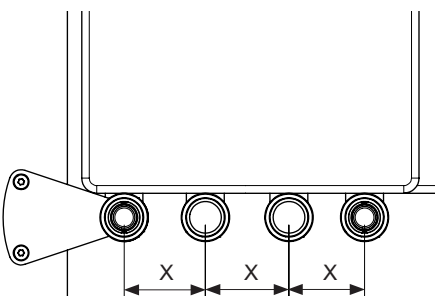

52

K3-06130
Ø6 x 30 TX30

CLASSIC III / IIIII						
	11	12	13	14	15	
x	I	24/48	24/48	26/52	28/56	30/60
	L	24/48	24/48	24/48	24/48	26/52
	U	24/48	24/48	24/48	24/48	24/48

55

K3-05056
M6 x 5

CLASSIC III / IIIII						
	11	12	13	14	15	
x	I	24/48	24/48	26/52	28/56	30/60
	L	24/48	24/48	24/48	24/48	26/52
	U	24/48	24/48	24/48	24/48	24/48

 Tools not included!
Werkzeuge nicht enthalten!
Gereedschap niet inbegrepen!
Outils non inclus!
Værktøj ikke inkluderet!

Ø 3mm
Ø 4mm

3mm

PZ2
TX30

1

CLASSIC III

CLASSIC III

2