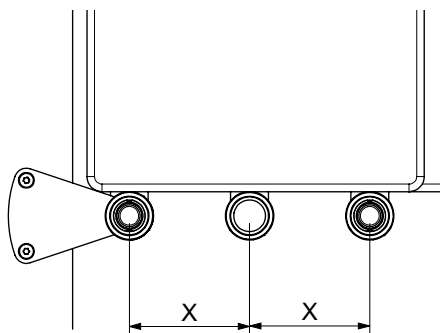

52

K3-06130
Ø6 x 30 TX30

CLASSIC III / IIIII						
	11	12	13	14	15	
x	I	24/48	24/48	26/52	28/56	30/60
	L	24/48	24/48	24/48	24/48	26/52
	U	24/48	24/48	24/48	24/48	24/48

55

K3-05056
M6 x 5

CLASSIC III / IIIII						
	11	12	13	14	15	
x	I	24/48	24/48	26/52	28/56	30/60
	L	24/48	24/48	24/48	24/48	26/52
	U	24/48	24/48	24/48	24/48	24/48

 Tools not included!
Werkzeuge nicht enthalten!
Gereedschap niet inbegrepen!
Outils non inclus!
Værktøj ikke inkluderet!

Ø 3mm
Ø 4mm

3mm

PZ2
TX30

1

CLASSIC III

CLASSIC III

2